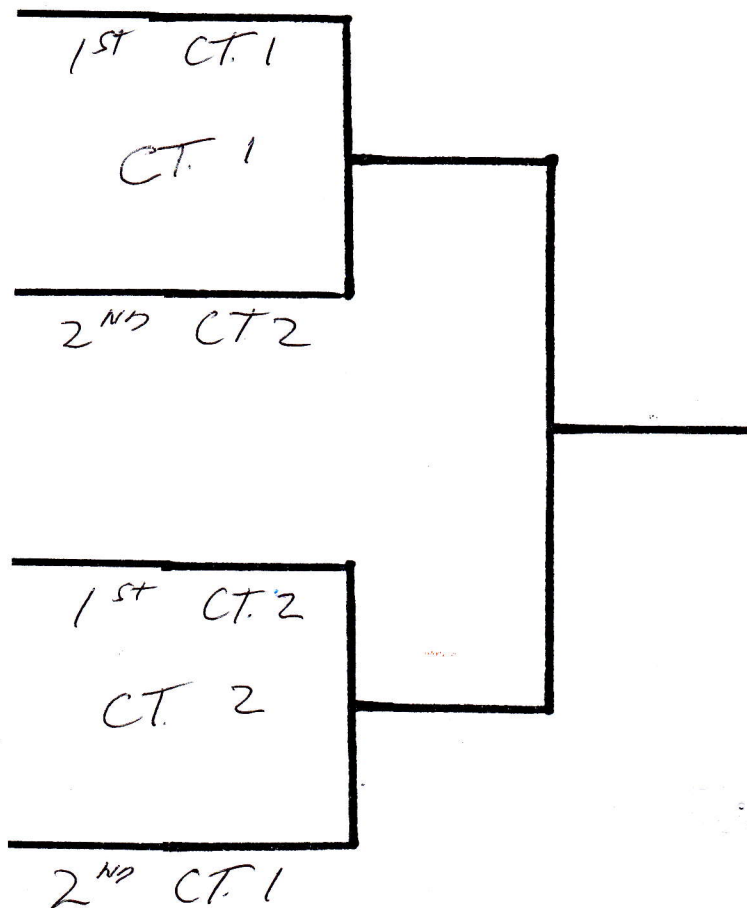

The Beach Ball

Single Elimination Tournament

1 game to 25, cap at 27

Highest seed gets choice of courts

(If equal seeding, a game of chance decides)